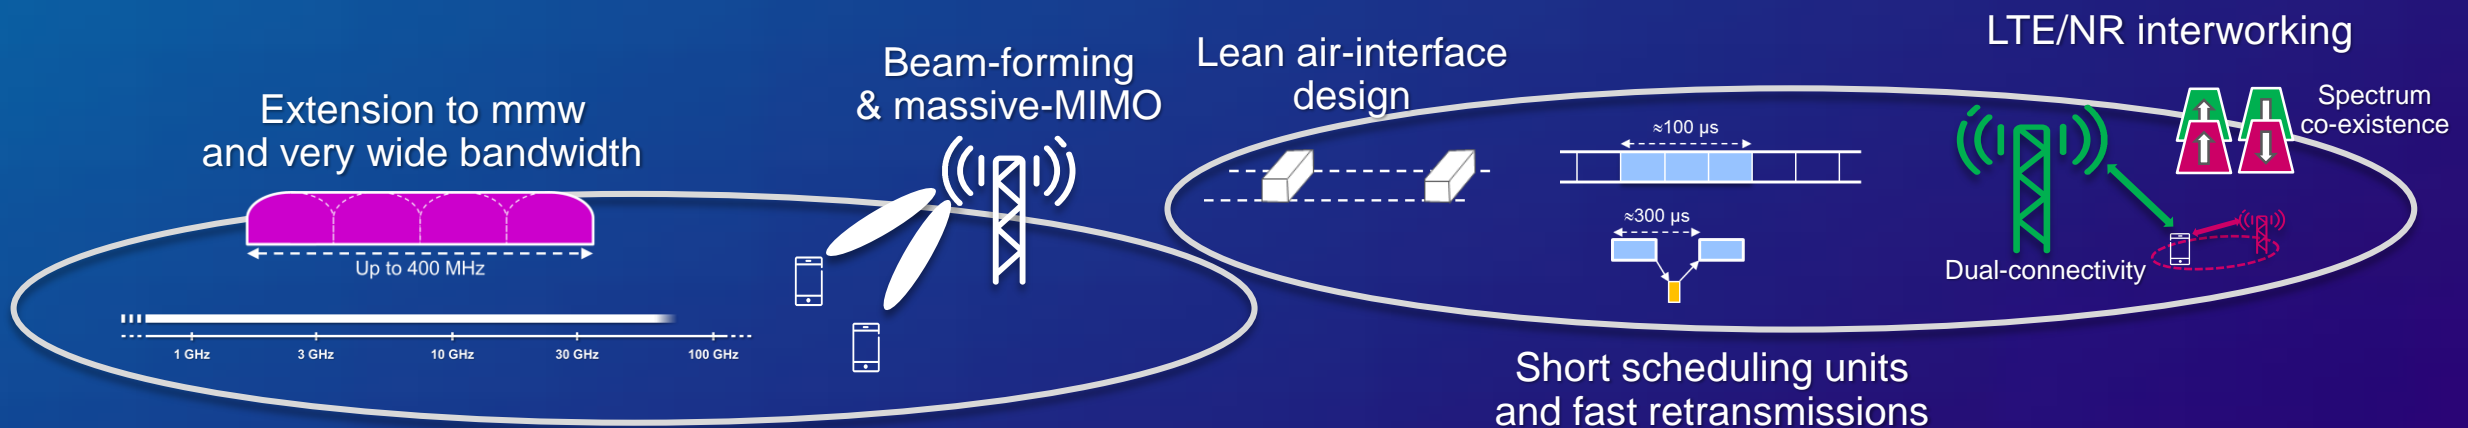

# NR – Next step

› Consolidate Rel 15 features

› New Release 16 features

- Extend NR to operation in unlicensed bands
- Extend NR to additional use cases (V2X, enhanced URLLC, ...)
- Integrated access/backhaul
- Non-orthogonal multiple access (“NOMA”)
- ...